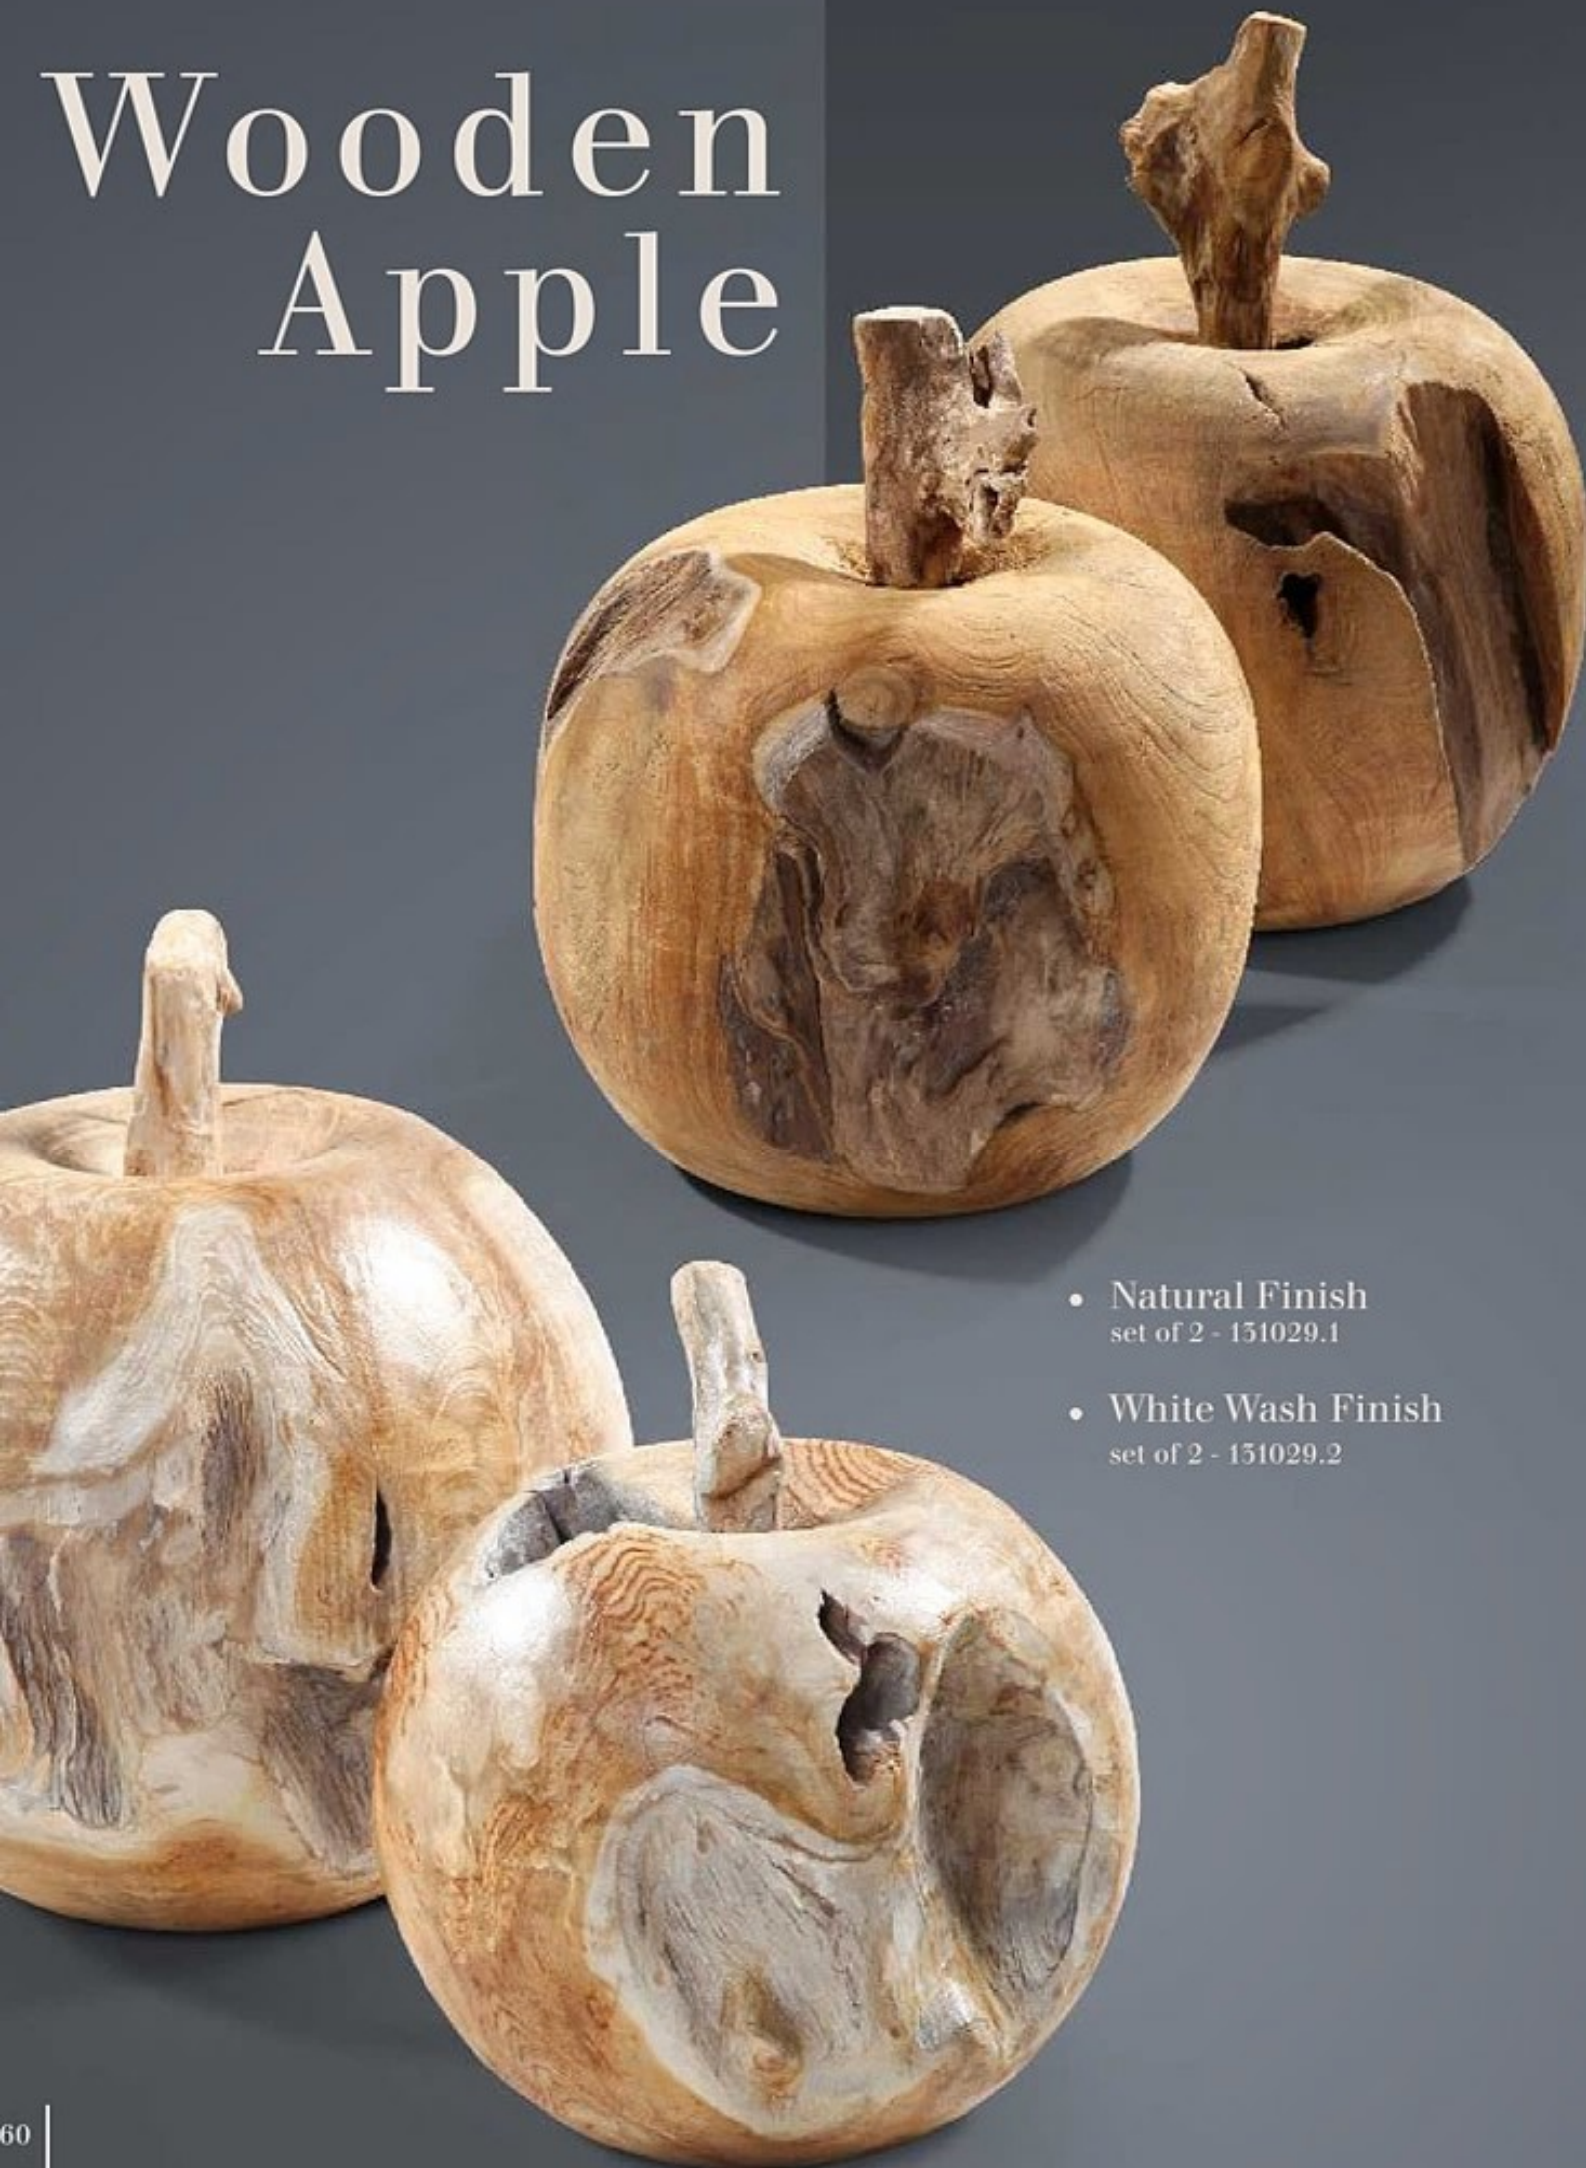

Wooden Apple

- **Natural Finish**
  set of 2 - 151029.1
- **White Wash Finish**
  set of 2 - 151029.2